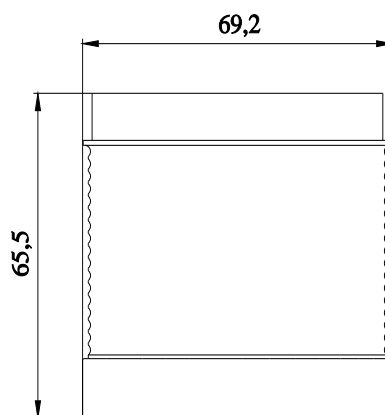

[Confirmation](#)

Further information

Information on the packaging

<https://support.industry.siemens.com/cs/ww/en/view/109813875>

Information- and Downloadcenter (Catalogs, Brochures,...)

<https://www.siemens.com/ic10>

Industry Mall (Online ordering system)

<https://mall.industry.siemens.com/mall/en/en/Catalog/product?mlfb=8WD4420-5AE>

Cax online generator

<http://support.automation.siemens.com/WW/CAXorder/default.aspx?lang=en&mlfb=8WD4420-5AE>

Service&Support (Manuals, Certificates, Characteristics, FAQs,...)

<https://support.industry.siemens.com/cs/ww/en/ps/8WD4420-5AE>

Image database (product images, 2D dimension drawings, 3D models, device circuit diagrams, EPLAN macros, ...)

<http://www.automation.siemens.com/bilddb/cax_de.aspx?mlfb=8WD4420-5AE&lang=en>